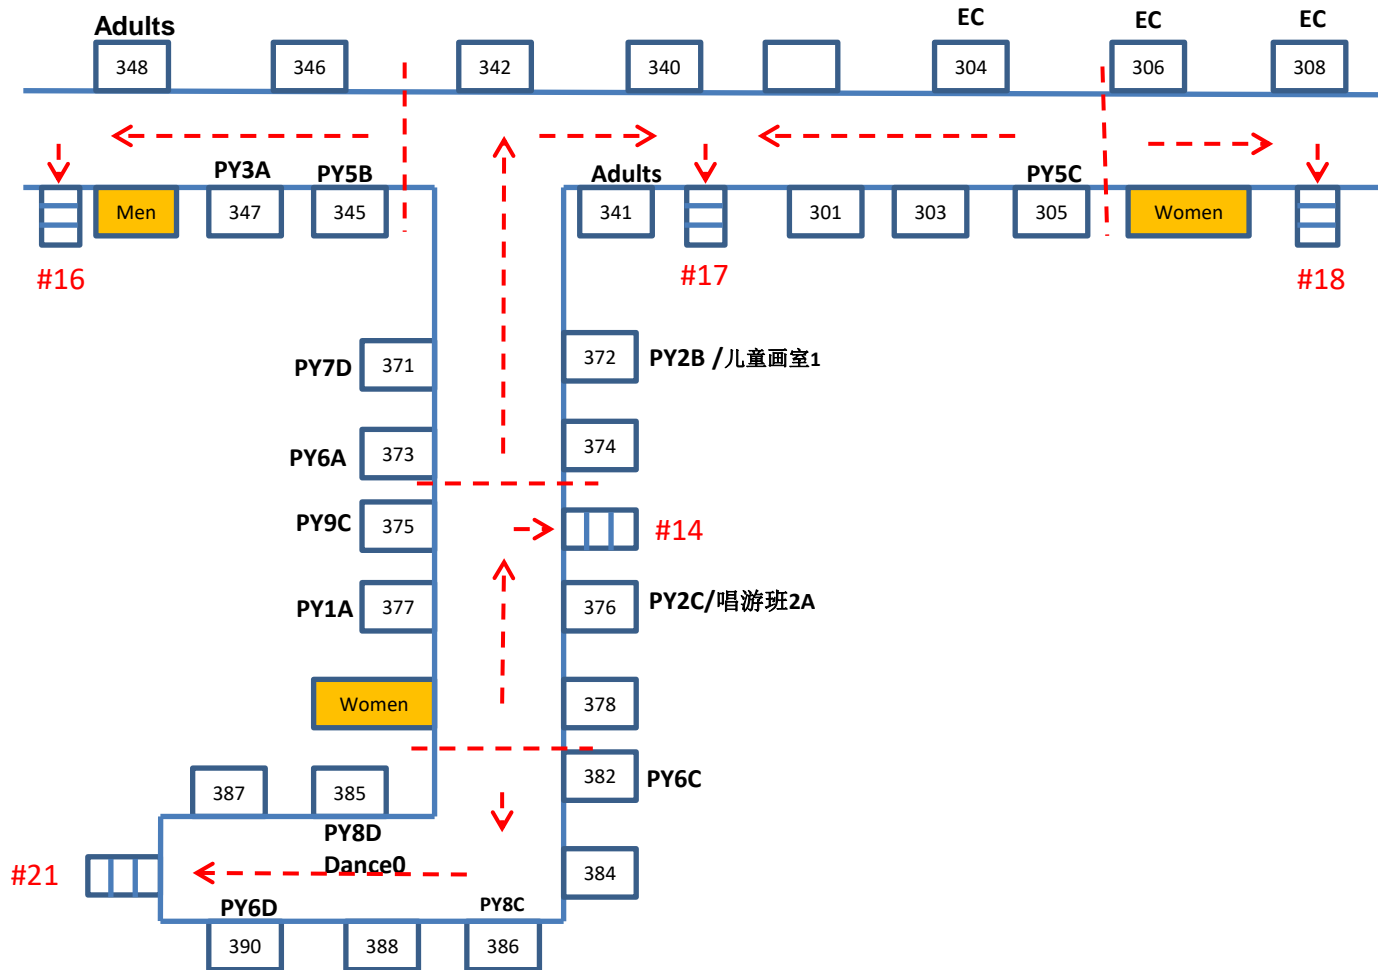

Level 1

stairs 楼梯

bathroom 厕所

PCS office 中文学校办公室

In case of fire, use routes illustrated by red arrows to exit building!
火警时，按照红色箭头所示的路线走出大楼！

Level 2

In case of fire, use routes illustrated by red arrows to exit building!
火警时，按照红色箭头所示的路线走出大楼！

Level 3

In case of fire, use routes illustrated by red arrows to exit building !
火警时，按照红色箭头所示的路线走出大楼！

Gym (Basement)

Entrance

紧急出口

成人拉丁/
舞蹈二

Parking Lot