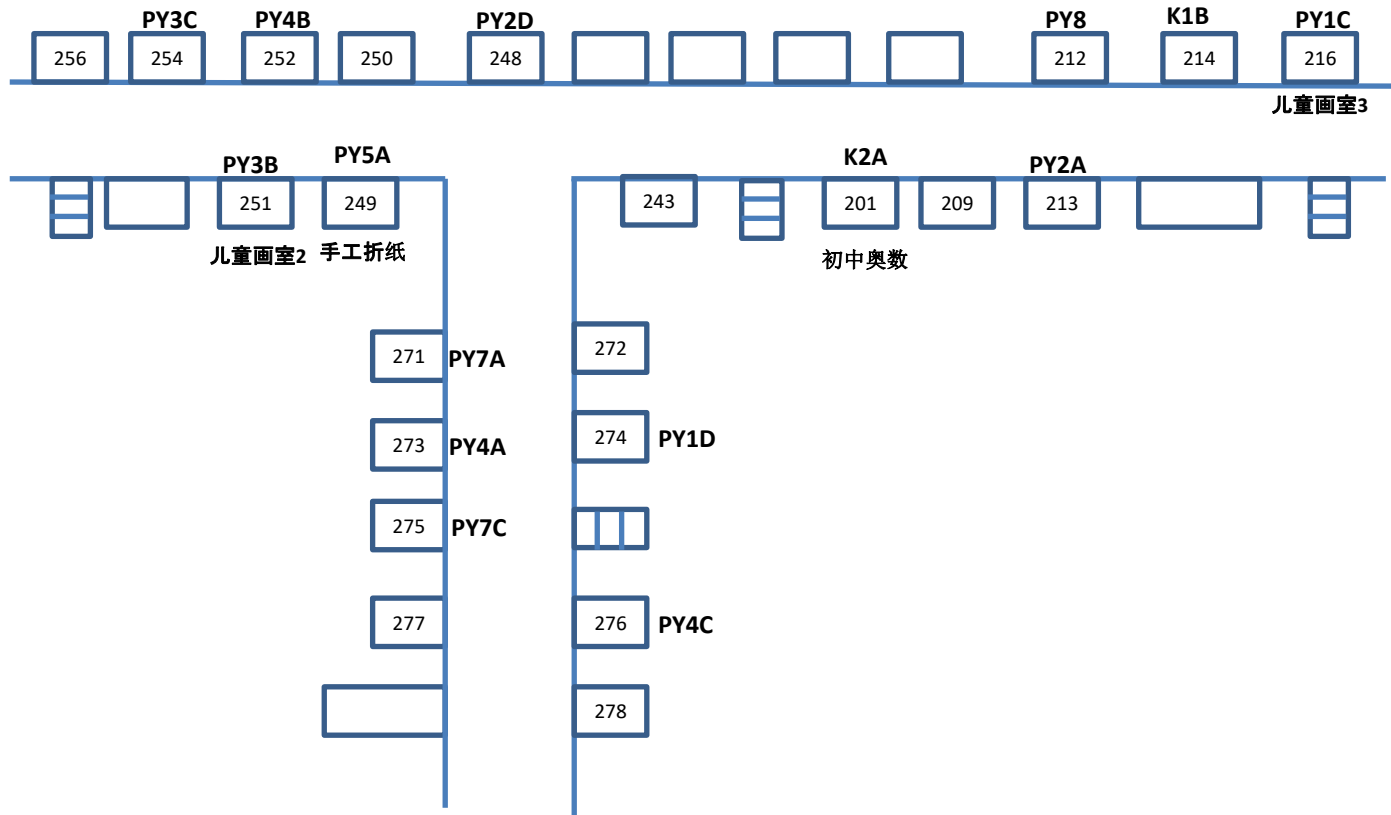

Level 1

 stairs 楼梯

 bathroom 厕所

 PCS office 中文学校办公室

Level 2

Level 3

Gym (Basement)

Exit Map in Emergency

紧急出口

Parking Lot