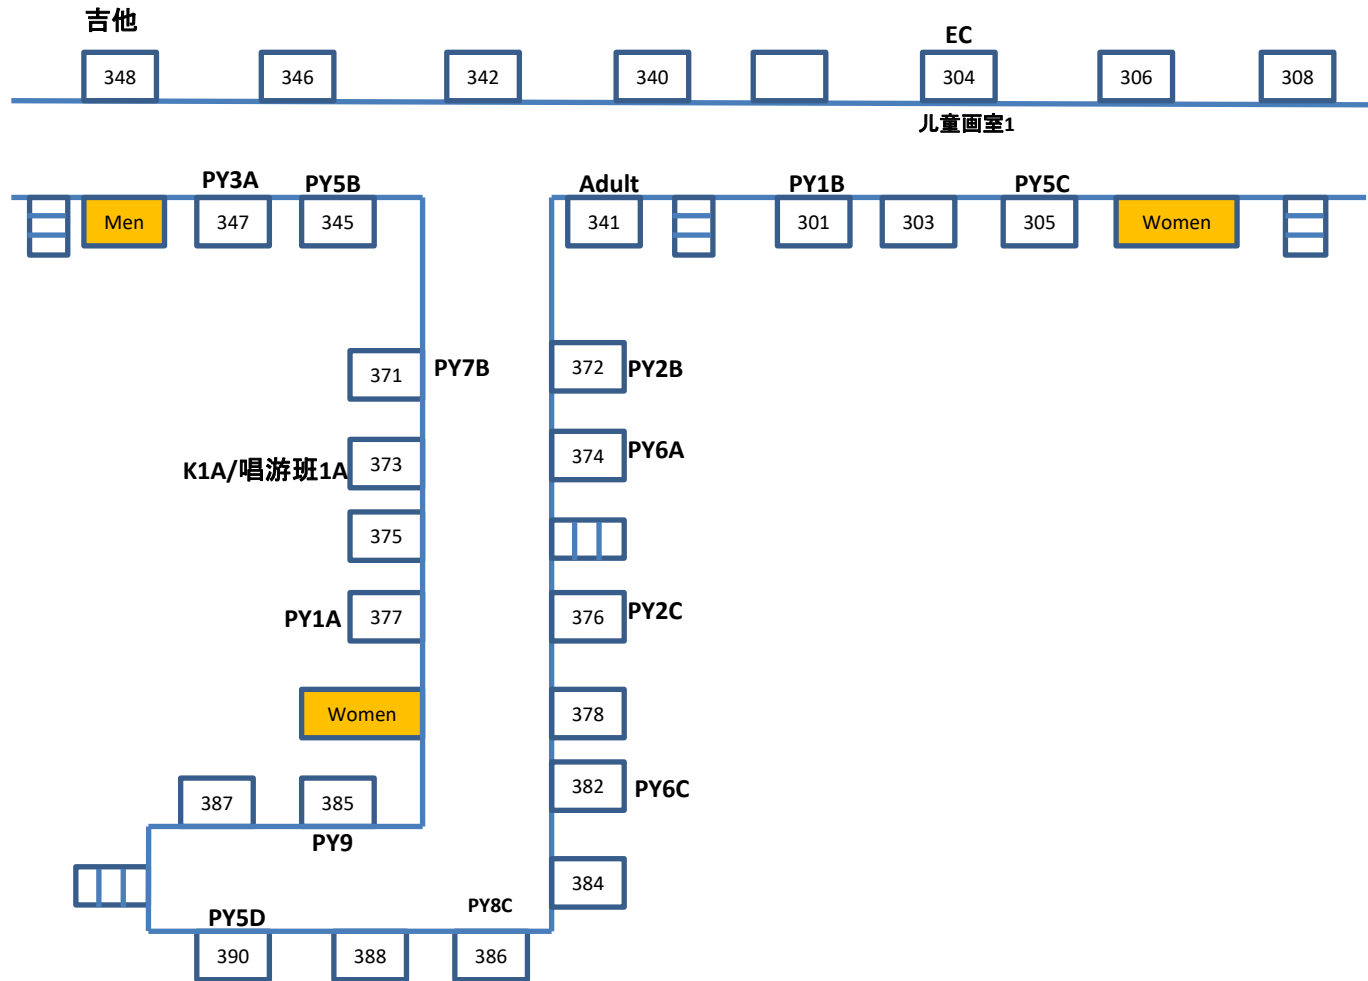

Level 1

 stairs 楼梯

 bathroom 厕所

 PCS office 中文学校办公室

Level 2

Level 3

Gym (Basement)

Exit Map in Emergency

紧急出口

Parking Lot