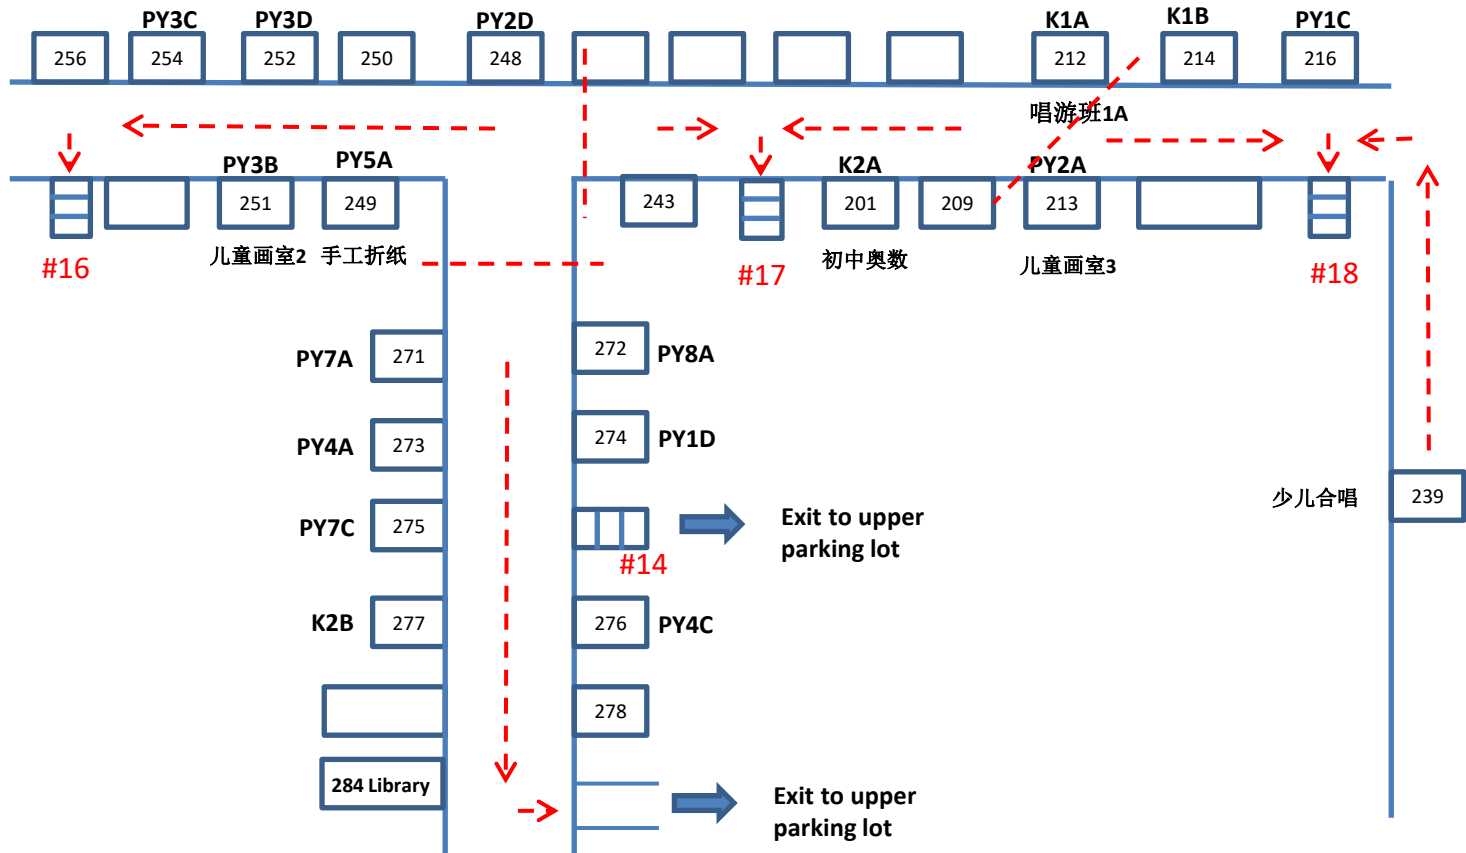

Level 1

stairs 楼梯

bathroom 厕所

PCS office 中文学校办公室

In case of fire, use routes illustrated by red arrows to exit building!
火警时，按照红色箭头所示的路线走出大楼！

Level 2

In case of fire, use routes illustrated by red arrows to exit building!
火警时，按照红色箭头所示的路线走出大楼！

Level 3

In case of fire, use routes illustrated by red arrows to exit building !
火警时，按照红色箭头所示的路线走出大楼！

Gym (Basement)

Entrance

紧急出口

成人拉丁/
舞蹈二

Parking Lot